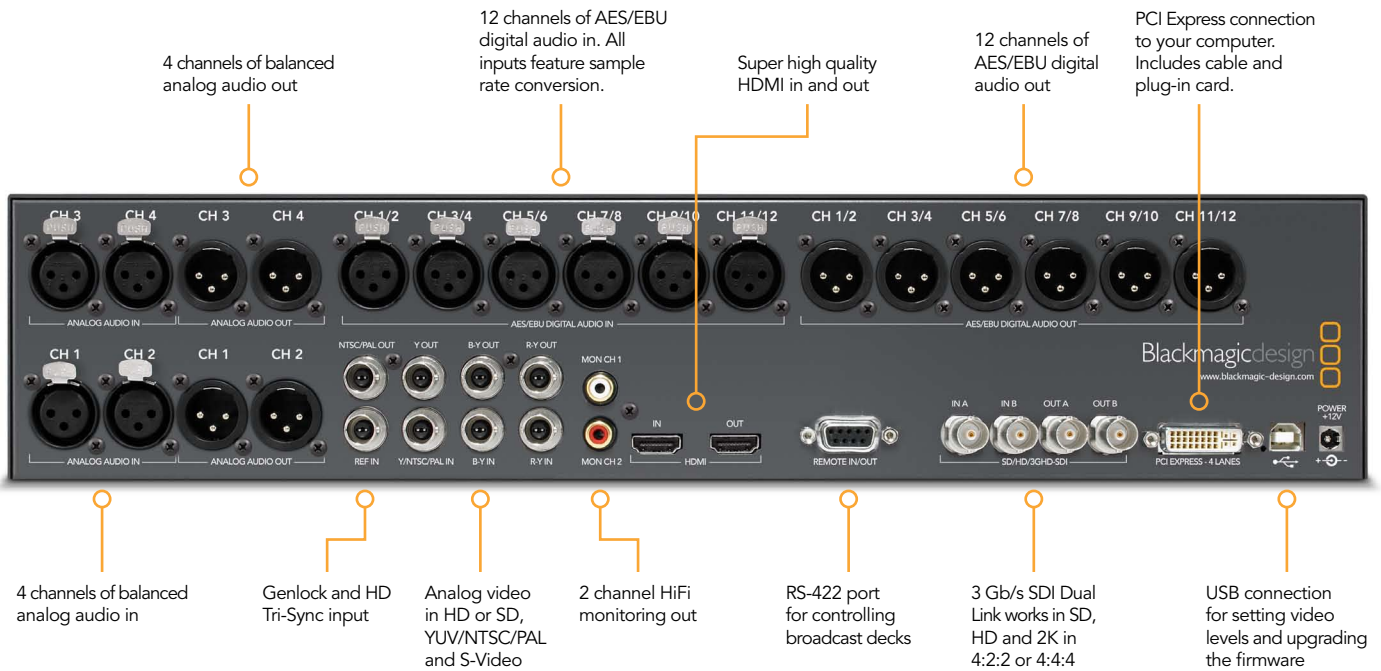

Multibridge Eclipse

Features

- SDI, HDMI and Y,B-Y,R-Y inputs and outputs for capture and playback for all types of video devices.
- 4 channels of pro analog audio and 12 channels AES/EBU audio inputs and outputs for multichannel capture and playback when used with large post production systems.
- Real time effects support in Apple Final Cut Pro™ and Adobe Premiere Pro™
- 3 Gb/s SDI connections for real time 2K capture and playback or 4:4:4 RGB via a single SDI connection.
- Uncompressed and compressed capture and playback. Edit in ProRes™(Mac), DV, JPEG and playback in HDV.
- Video Desktop for video output from non video software. Real time RAM preview in After Effects™, Motion™, Fusion™ and Combustion™
- Supports: 2K 2048 x 1556 at 23.98 and 24fps, 1080 lines at 23.98PsF, 24PsF, 50i, 59.94i, 60i, 720 lines at 50p, 59.94p, 60p and VariCam. NTSC, PAL and S-Video.
- SDI compliant with SMPTE 292M, SMPTE 372M, SMPTE 259M, SMPTE 296M and ITU-R BT.656.
- Blackmagic Deck Control included - complete solution for automated capture and playback of media to broadcast tape decks using serial control.
- Product features are different between platforms and software updates. Uncompressed video requires fast host system and bus performance. Please check www.blackmagic-design.com for exact product features and minimum host system requirements before purchase.

World's Highest Quality

Multibridge Eclipse is the first solution to include 3 Gb/s SDI allowing native 2K editing, while retaining full compatibility with HD-SDI and SD-SDI equipment. Multibridge Eclipse features incredible quality Dual Link 4:4:4 SDI and Single Link 4:2:2/4:4:4 SDI in 8 and 10 bit. Elegantly styled front panel status indicators and 32 independent audio level meters provide feedback for mission critical broadcast environments.

Enhanced Audio Connectivity

Multibridge Eclipse features a massive 12 individual channels of AES/EBU digital audio in and out using industry standard XLR connections with sample rate conversion on each input. Multibridge Eclipse also includes 4 channels of XLR professional analog audio in and out and 2 channels out for HiFi monitoring.

High Speed PCI Express Connection

Only Multibridge Eclipse's super fast 10 Gb/s connection plugs directly into the computer's motherboard. Unlike FireWire, PCI Express doesn't suffer latency or require any video compression, so you get a fluid editing experience at the highest video quality. Includes PCI Express cable and 4 lane plug-in card.

Microsoft Windows or Apple Mac OS X

Use your favorite video software such as Final Cut Pro™, Premiere Pro™, After Effects™, Photoshop™, Combustion™, Fusion™ and many more. Multibridge Eclipse works in Microsoft Windows XP™, Windows Vista™ and Mac OS X™ systems with drivers included for both platforms. Instantly switch between 2K, 1080 HD, 720 HD, NTSC and PAL for worldwide compatibility.